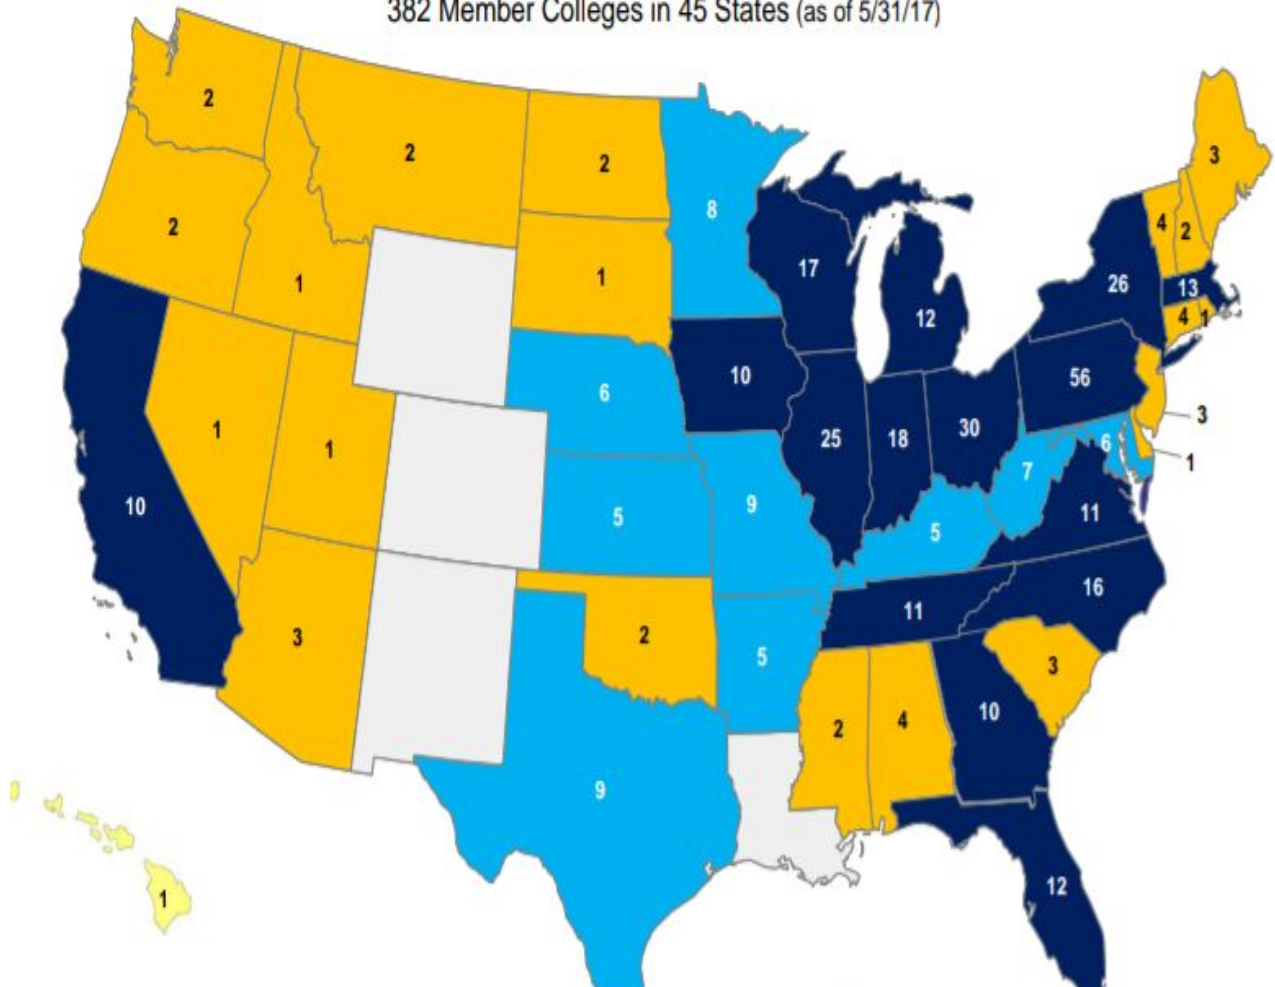

382 Member Colleges in 45 States (as of 5/31/17)